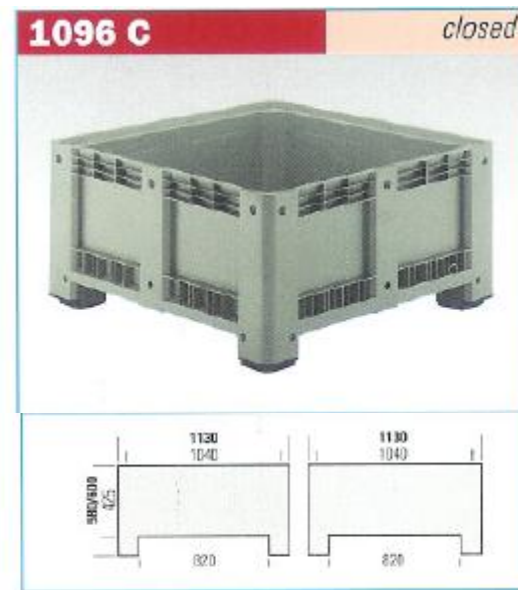

Harvest Bins

External Dimensions	with feet with skids	1130x1130x760 1130x1130x780	1130x1130x580 1130x1130x600
Internal dimensions		1040x1040x605	1040x1040x425
Capacity (litres)		660	520
Weight Capacity	4 feet 2 skids	37 Kg 40 Kg	31.5 Kg 33 Kg
Std Colour		gray	gray